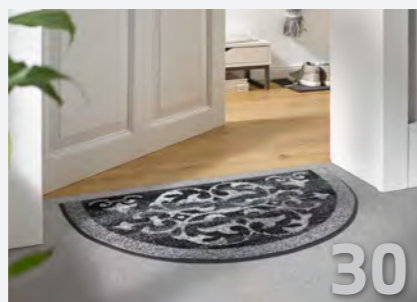

INDEX

wash+dry
Design
(with rubber border)

wash+dry
Design
Special Shape
(with rubber border)

wash+dry
Decor
(without visible rubber border)

wash+dry
Decor
Special Shape
(without visible rubber border)

wash+dry
Monocolour
(with rubber border)

gallery
halfmoon

STAND-ON

Marketing
Material 208

Technical
Data 215

Quick-
finder 217

Enter+Exit
Special Shape
Terrace+Garden
Animal+Friends
wash+dry Design
Licences
Special Art
Cook+Kitchen
Interior
Decor
wash+dry
Decor
Special Shape
Trend-Colour
Original
Gallery Halfmoon
Stand-On